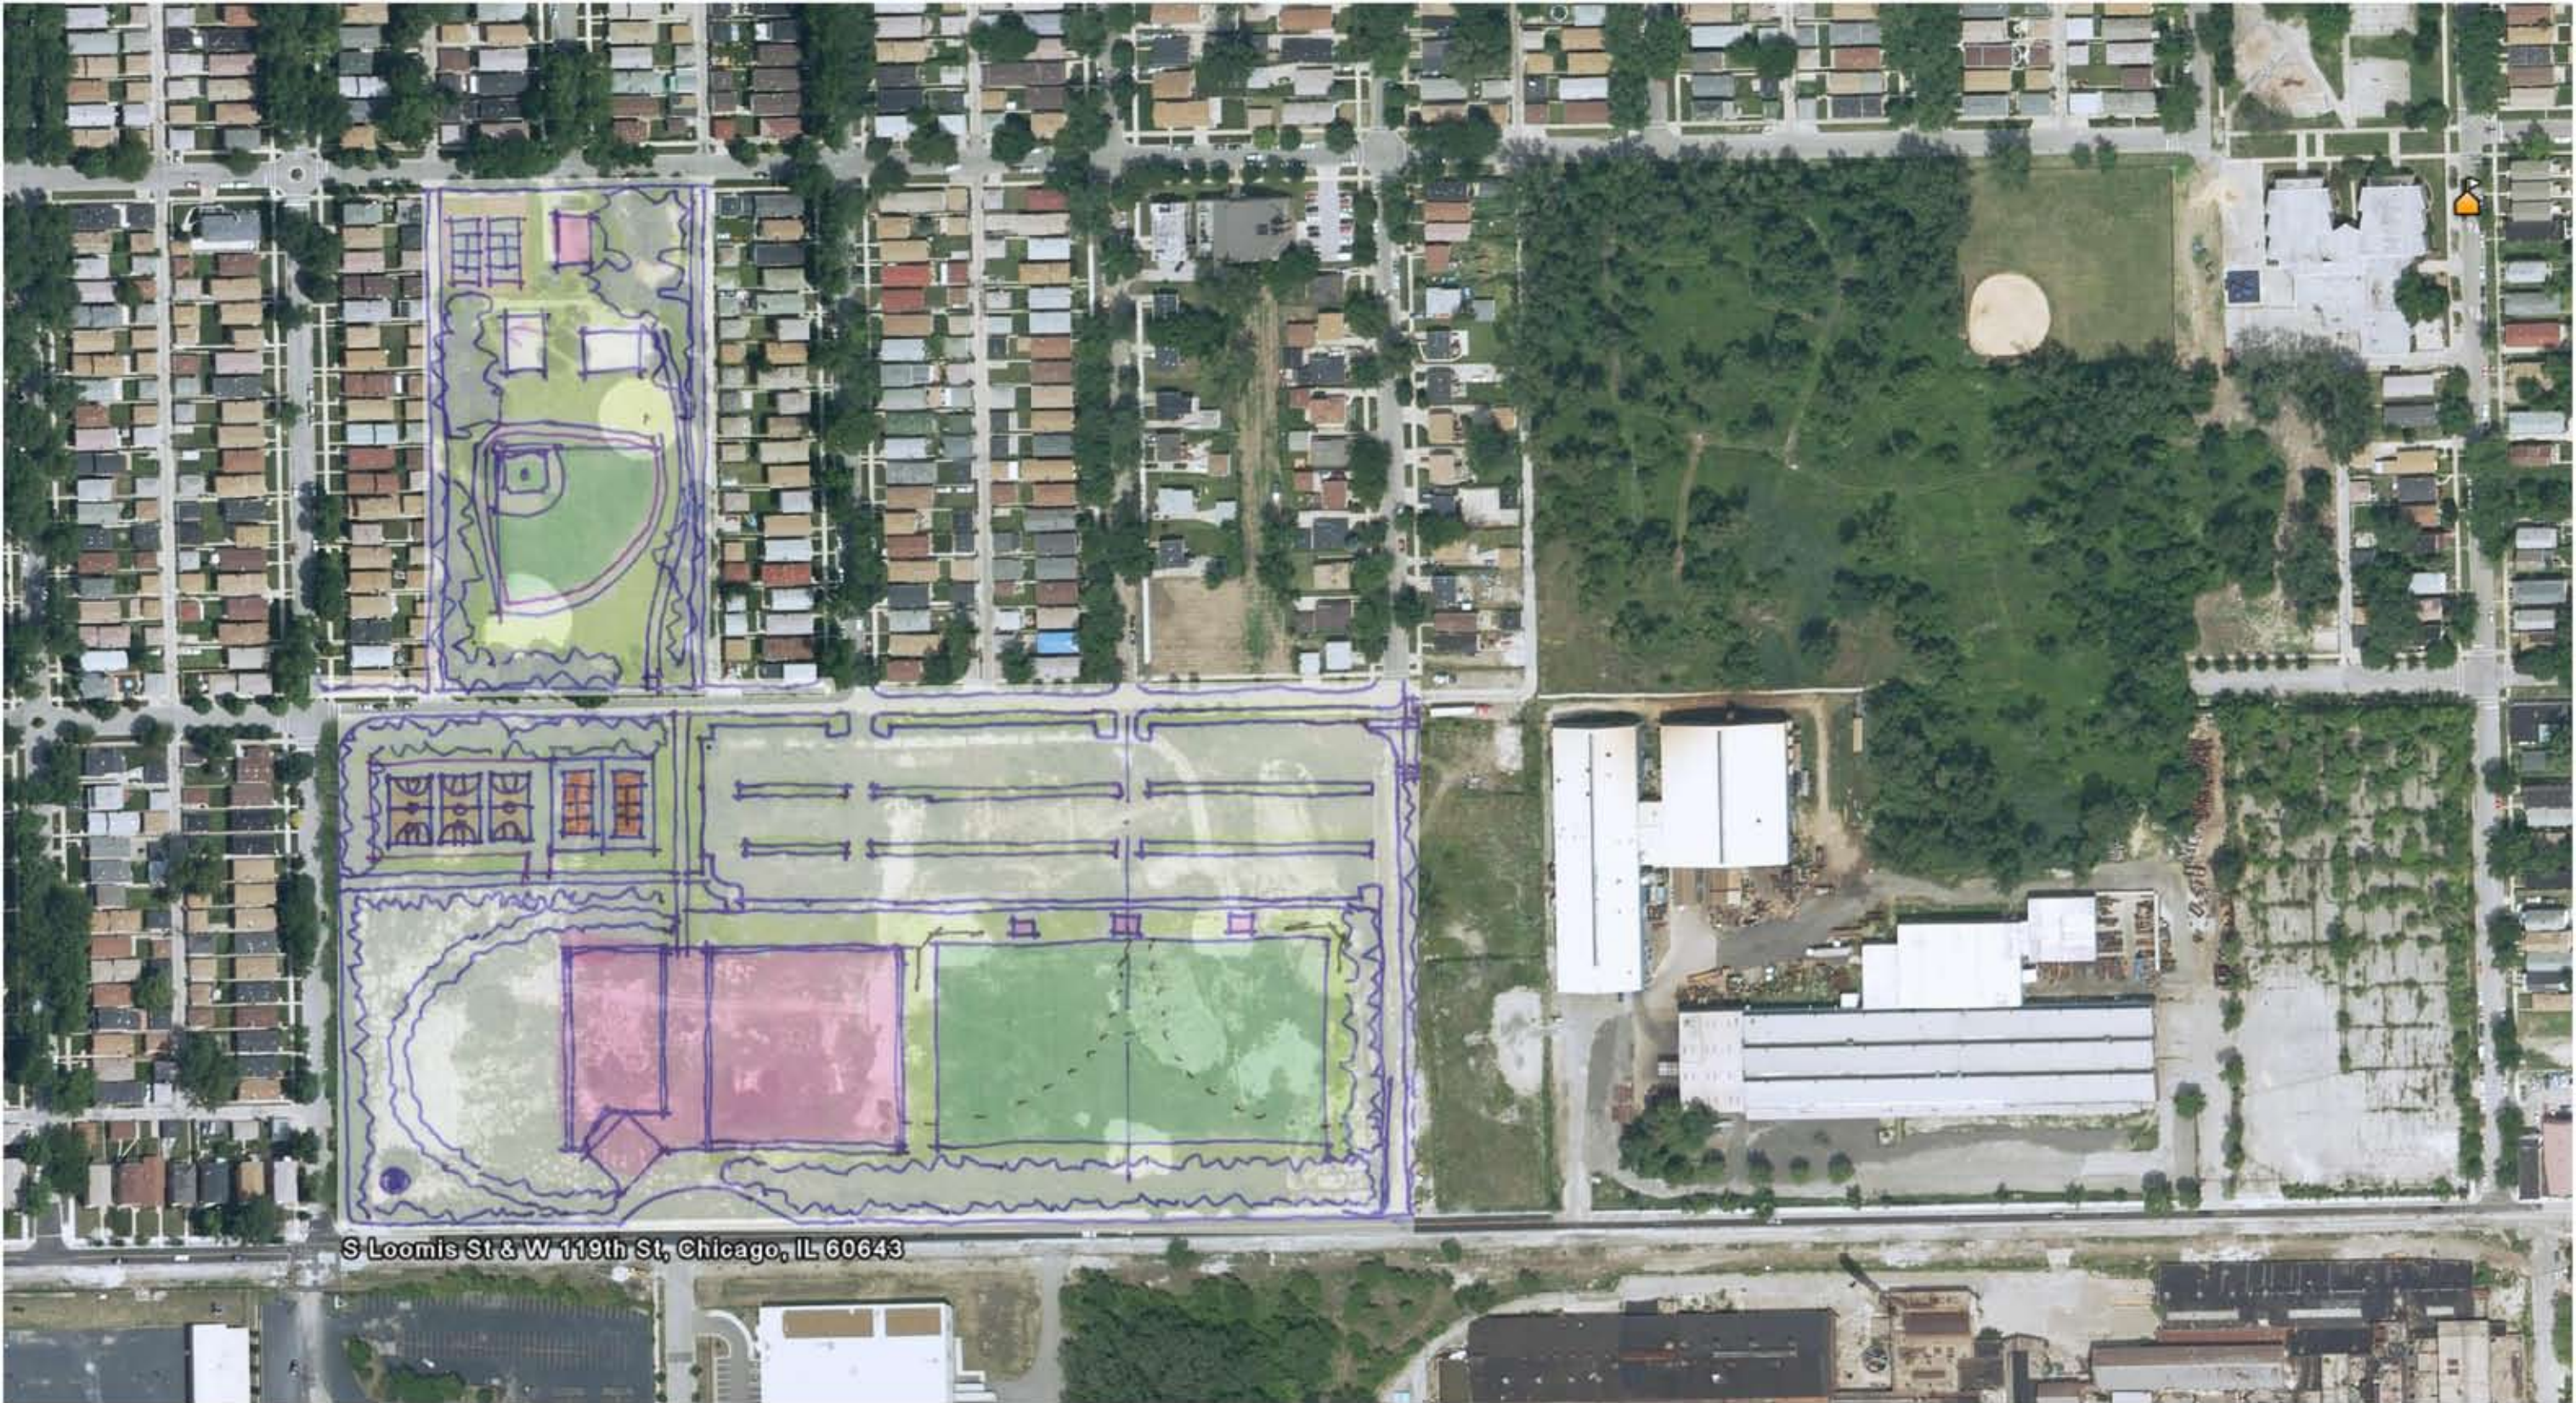

S Loomis St & W 119th St, Chicago, IL 60643

CHICAGO KROC CENTER SALVATION ARMY METROPOLITAN DIVISION

S Loomis St & W 119th St, Chicago, IL 60643

CHICAGO KROC CENTER SALVATION ARMY METROPOLITAN DIVISION

S Loomis St & W 119th St, Chicago, IL 60643

CHICAGO KROC CENTER
SALVATION ARMY METROPOLITAN DIVISION

S Loomis St & W 119th St, Chicago, IL 60643

CHICAGO KROC CENTER SALVATION ARMY METROPOLITAN DIVISION

S Loomis St & W 119th St, Chicago, IL 60643

CHICAGO KROC CENTER
SALVATION ARMY METROPOLITAN DIVISION